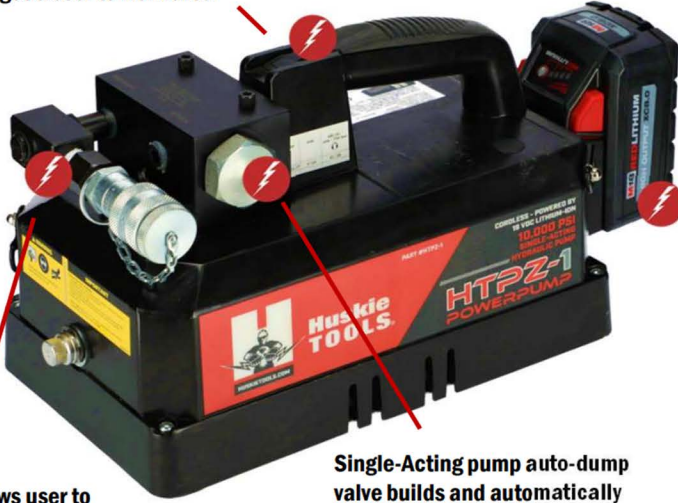

# Huskie HTPZ Single/Double Acting 10,000 PSI Battery Powered Pumps

10' Pendant allows operator to get closer to work area

## HTPZ-1

Swivel allows user to maneuver hose and tool easily

Single-Acting pump auto-dump valve builds and automatically releases pressure

Value builds, holds, & releases pressure on double acting press

## HTPZ-2

Utilizes Milwaukee REDLITHIUM battery (2.0 Ah - 12.0 Ah)

Specifications	HTPZ-1	HTPZ-1X	HTPZ-2	HTPZ-2X
<b>Description</b>	Single Acting, w/ 8.0 Ah battery & A/C charger	Single Acting bare tool	Double Acting, w/ 8.0 Ah battery & A/C charger	Double Acting bare tool
<b>Weight</b> (lbs. excluding battery)	24	24	25	25
<b>Battery</b>	Redlithium 18V 8.0 Ah	N/A	Redlithium 18V 8.0 Ah	N/A
<b>Size</b> (L X W x H inches)	17.2 x 7.5 x 8.4	17.2 x 7.5 x 8.4	17.2 x 7.5 x 8.4	17.2 x 7.5 x 8.4
<b>Pump</b>	2-Stage	2-Stage	2-Stage	2-Stage
<b>Flow Rates</b>	1st: 200 in/min 2nd: 6 in/min	1st: 200 in/min 2nd: 6 in/min	1st: 200 in/min 2nd: 6 in/min	1st: 200 in/min 2nd: 6 in/min
<b>Oil Reservoir Capacity</b>	1.16 qt.	1.16 qt.	1.16 qt.	1.16 qt.
<b>Pump Use Angle</b>	Any	Any	Any	Any
<b>Value Type</b>	Auto-Dump	Auto-Dump	Build/Hold/Release	Build/Hold/Release
<b>Hose Connection</b>	3/8" Coupler w/ Swivel	3/8" Coupler w/ Swivel	3/8" Coupler w/ Swivel	3/8" Coupler w/ Swivel
<b>Pendant</b>	10'	10'	Optional	Optional
<b>IP Rating</b>	IP68	IP68	IP68	IP68
<b>Warranty</b>	5 Year	5 Year	5 Year	5 Year